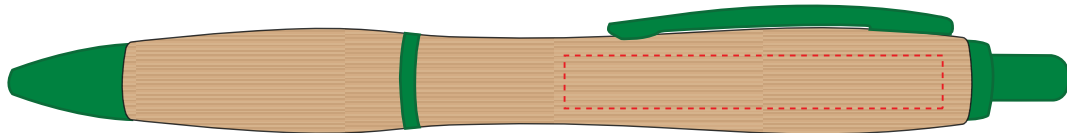

Your Ref:	Quantity:	Product Code: TPC916801
Our Ref:	Version: 1	Product Colour: GREEN

**PRINTING CONCERNS:**

We stock this item in the following colours

**PANTONE REFERENCE(S)**

● Engraving

ARTWORK SCALE 100%

ARTWORK SCALE 100%

Engrave Area:  
50mm x 7mm**The dashed line is to demonstrate print area and will not appear on your printed item****PLEASE NOTE:**

- All colours including print and product are for visual purposes only and should not be regarded as the actual colour of the product and print.
- Some products may vary from batch to batch and may differ from previous orders.
- The colour and texture of a product can also have an effect on the final print colour.
- By approving this order we accept that you understand these terms.